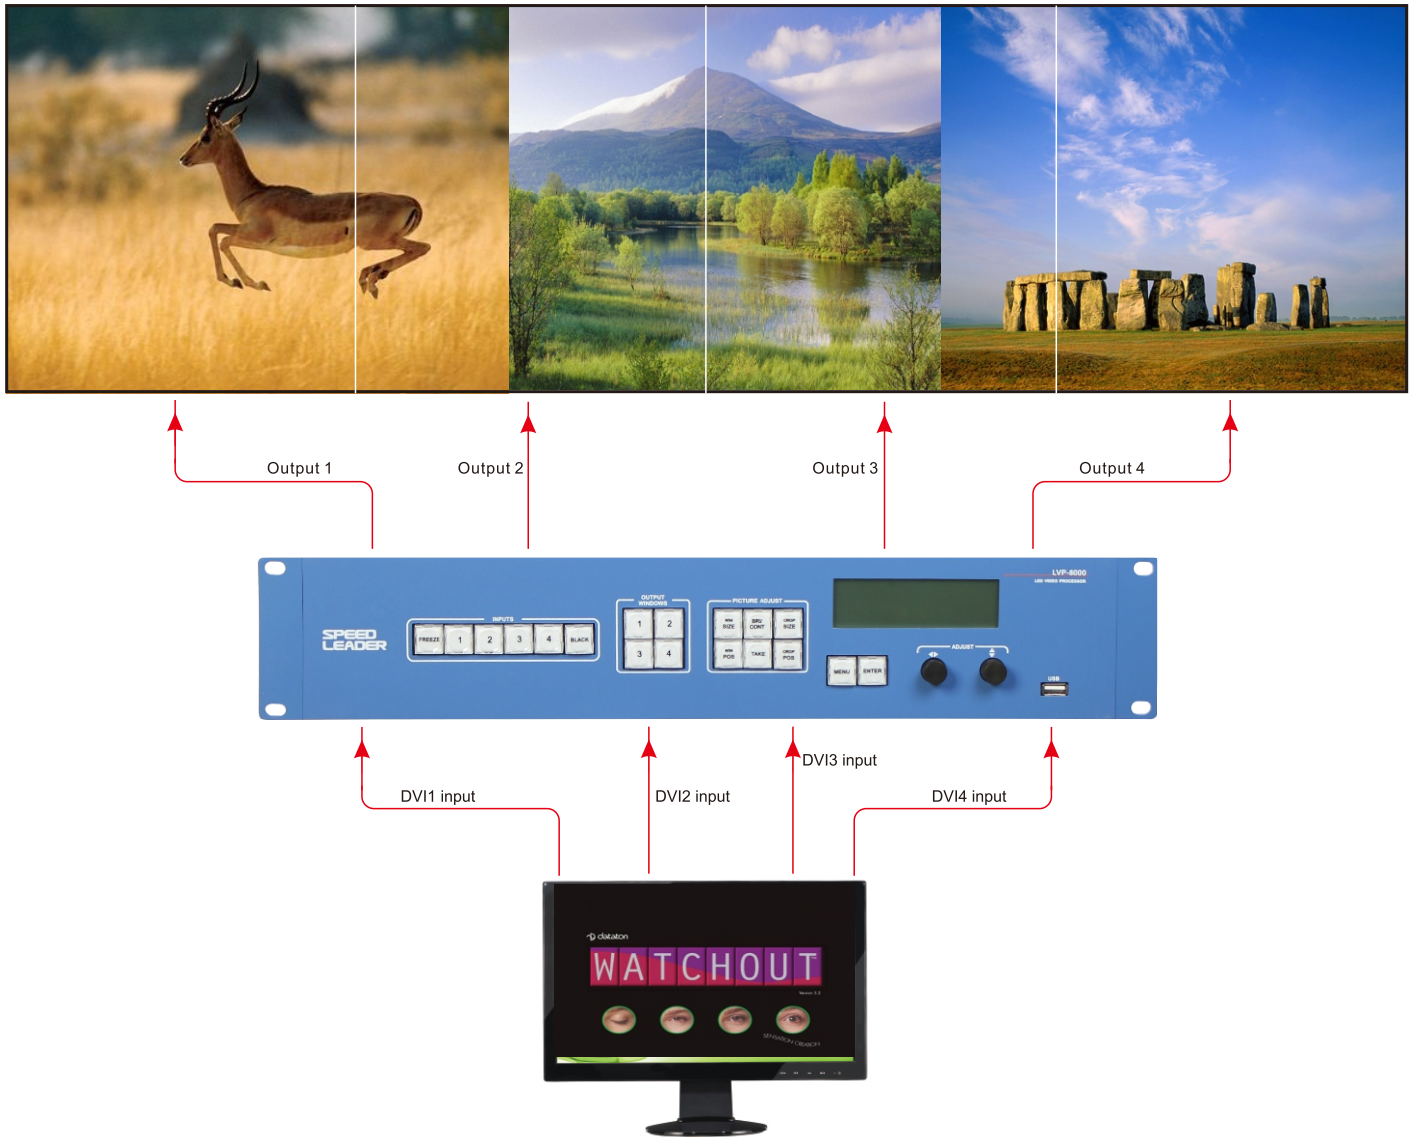

JSTRON • SPEED LEADER LVP8000

- 4*4 hybrid matrix
- 4 separate led video processor
- Frame Sync Splicing
- 4 Output channels
- Freeze and Black
- Support 4 sending card built-in
- Configurable input channels ,including DVI ,VGA,VID and 3G-SDI(optional)

FUNCTIONAL DESCRIPTION

- The hybrid matrix ,working as 4 separate LED video processors

- Video Wall Splicing

• Point to Point Application

PRODUCT GUIDELINE

Item number	Description
LVP8000	Basic(2 input channels)
LVP8000-21	Basic+Expanding 1*3G-SDI input
LVP8000-22	Basic+Expanding 2*3G-SDI input
LVP8000-4	Basic+2 input channels
LVP8000-41	Basic+2 input channels + Expanding 1*3G-SDI input
LVP8000-42	Basic+2 input channels + Expanding 2*3G-SDI input
LVP8000-43	Basic+2 input channels + Expanding 3*3G-SDI input
LVP8000-44	Basic+2 input channels + Expanding 4*3G-SDI input

SHAPE SIZE

UNIT : MM

SPECE

INPUT

Interface	Quantity	Connector	Spec
DVI	2/4*	DVI-I	DVI1.0 , HDMI1.3 VESA Standard , PC to 1920×1200 , HD to 1080p
VGA	2/4*	DB15	R、 G、 B、 Hsync、 Vsync:0 to1Vpp±3DB (0.7V Video+0.3V Sync) 75 ohm black level : 300mV Sync-tip : 0V VESA Standard , PC to 1920×1200
VID	2/4*	BNC	PAL/NTSC/SECAM 1Vpp±3DB((0.7V Video+0.3V Sync) 75 ohm 480i,576i
3G-SDI*	4	BNC	SD-SDI , HD-SDI , 3G-SDI 1080p 60/50/30/25/24/25(PsF)/24(PsF) 720p 60/50/25/24 1080i 1035i 625/525 line

OUTPUT

Interface	DVIx4, DVI/VGAx4			
Connector	DVI-I			
Standard	VGA Standard : R、 G、 B、 Hsync、 Vsync:0 to1Vpp±3DB (0.7V Video+0.3V Sync)75 ohm Black level : 300mV Sync-tip : 0V DVI Standard : DVI1.0			
Resolution	800×600@60Hz 1600×1200@60Hz 1366×768@60Hz 2560×960@60Hz	1024×768@60Hz 1920×1080@50Hz 1440×900@60Hz 1600×1200RB@60Hz	1280×720@50Hz 1920×1080@60Hz 2048×1152@60Hz	1280×1024@60Hz 1920×1200@60Hz 2304×1152@60Hz