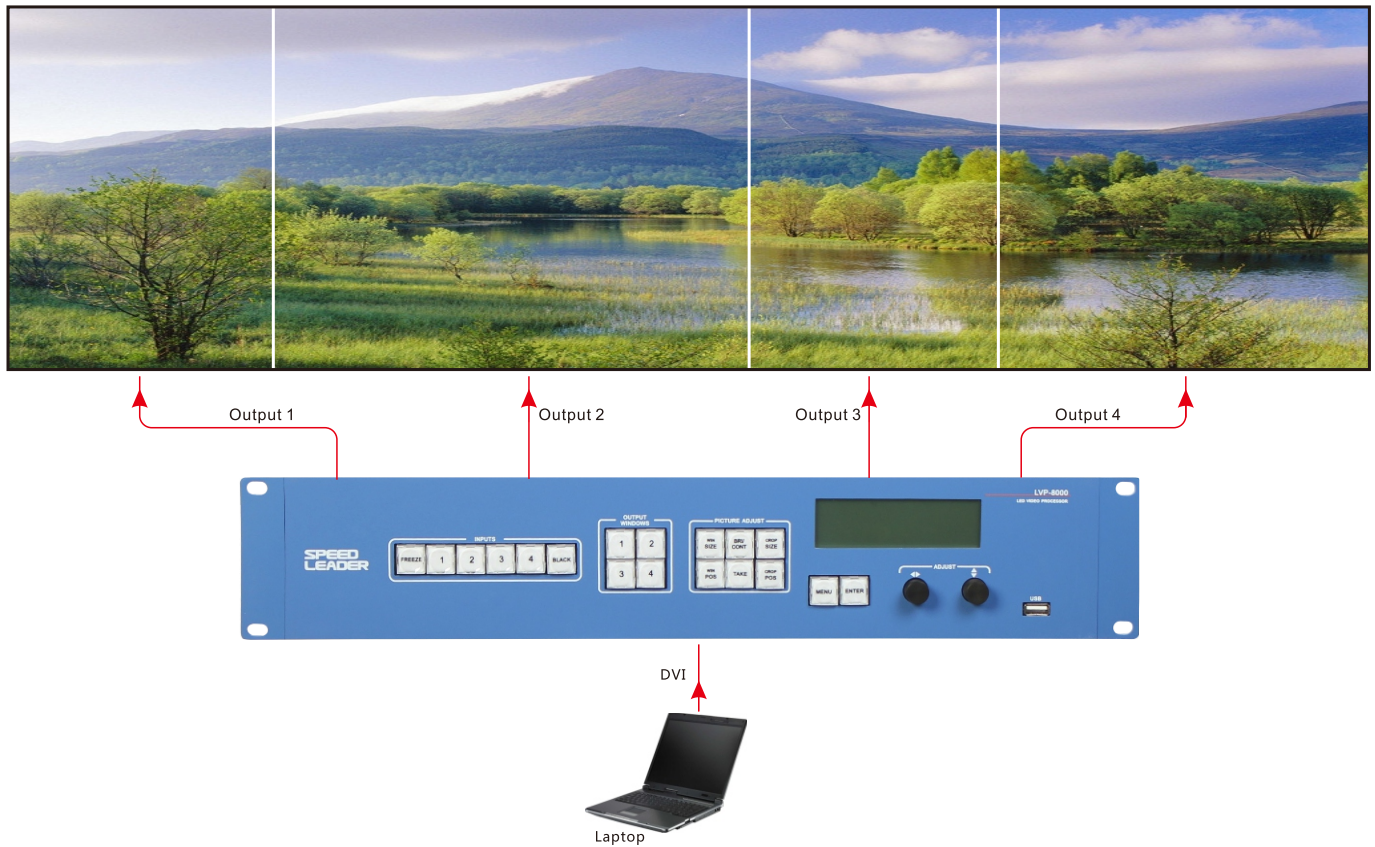

JSTRON • SPEED LEADER LVP8000

- 4*4 hybrid matrix
- 4 separate led video processor
- Frame Sync Splicing
- 4 Output channels
- Freeze and Black
- Support 4 sending card built-in
- Configurable input channels ,including DVI ,VGA,VID and 3G-SDI(optional)

FUNCTIONAL DESCRIPTION

- The hybrid matrix ,working as 4 separate LED video processors

- Video Wall Splicing

• Point to Point Application

PRODUCT GUIDELINE

Item number	Description
LVP8000	Basic(2 input channels)
LVP8000-21	Basic+Expanding 1*3G-SDI input
LVP8000-22	Basic+Expanding 2*3G-SDI input
LVP8000-4	Basic+2 input channels
LVP8000-41	Basic+2 input channels + Expanding 1*3G-SDI input
LVP8000-42	Basic+2 input channels + Expanding 2*3G-SDI input
LVP8000-43	Basic+2 input channels + Expanding 3*3G-SDI input
LVP8000-44	Basic+2 input channels + Expanding 4*3G-SDI input

SHAPE SIZE

UNIT : MM

SPECE

INPUT

Interface	Quantity	Connector	Spec
DVI	2/4*	DVI-I	DVI1.0 , HDMI1.3 VESA Standard , PC to 1920×1200 , HD to 1080p
VGA	2/4*	DB15	R、 G、 B、 Hsync、 Vsync:0 to1Vpp±3DB (0.7V Video+0.3V Sync) 75 ohm black level : 300mV Sync-tip : 0V VESA Standard , PC to 1920×1200
VID	2/4*	BNC	PAL/NTSC/SECAM 1Vpp±3DB((0.7V Video+0.3V Sync) 75 ohm 480i,576i
3G-SDI*	4	BNC	SD-SDI , HD-SDI , 3G-SDI 1080p 60/50/30/25/24/25(PsF)/24(PsF) 720p 60/50/25/24 1080i 1035i 625/525 line

GENERAL

Weight	6.5kg
Dimensions	8.8cm(H)×44cm(W)×30cm(D)
Power supply	100VAC-240VAC 50/60hz
Power consumption	50W
Working temperature	0°C~45°C

* Expanding model