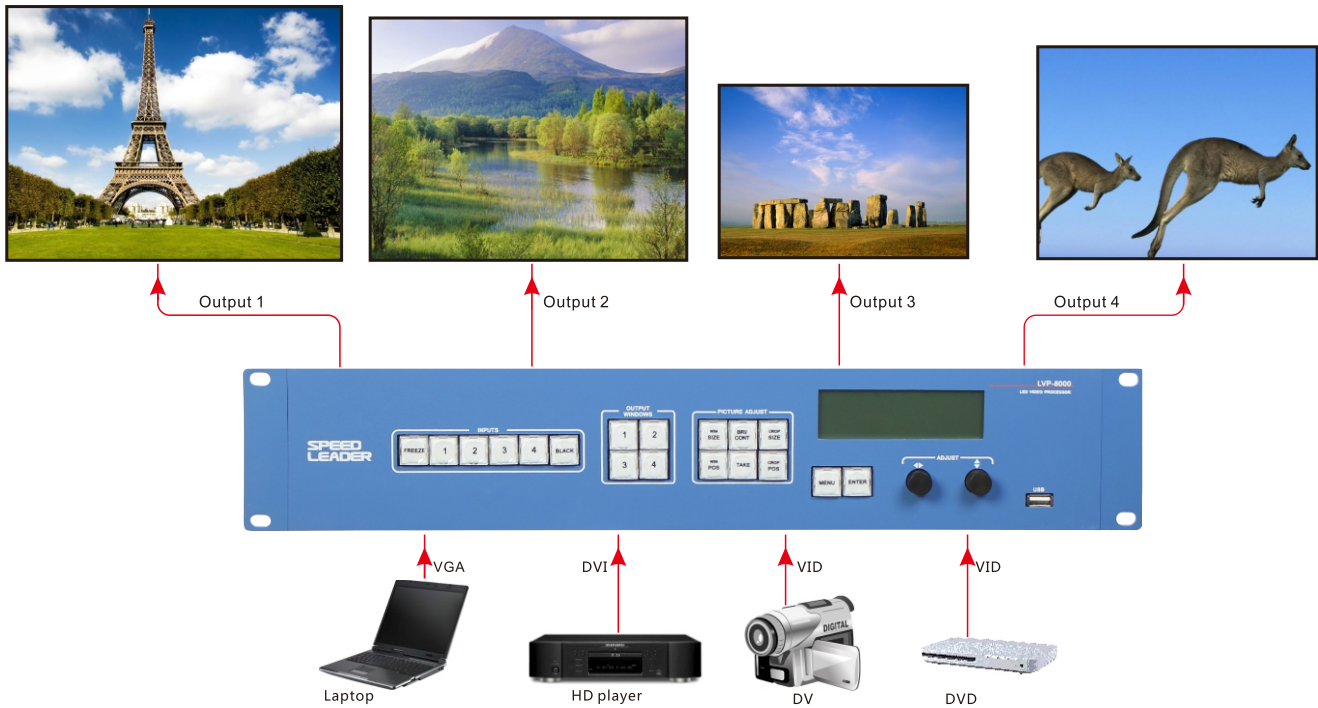

JSTRON • SPEED LEADER LVP8000

- 4*4 hybrid matrix
- 4 separate led video processor
- Frame Sync Splicing
- 4 Output channels
- Freeze and Black
- Support 4 sending card built-in
- Configurable input channels ,including DVI ,VGA,VID and 3G-SDI(optional)

FUNCTIONAL DESCRIPTION

- The hybrid matrix ,working as 4 separate LED video processors

- Video Wall Splicing

• Point to Point Application

PRODUCT GUIDELINE

Item number	Description
LVP8000	Basic(2 input channels)
LVP8000-21	Basic+Expanding 1*3G-SDI input
LVP8000-22	Basic+Expanding 2*3G-SDI input
LVP8000-4	Basic+2 input channels
LVP8000-41	Basic+2 input channels + Expanding 1*3G-SDI input
LVP8000-42	Basic+2 input channels + Expanding 2*3G-SDI input
LVP8000-43	Basic+2 input channels + Expanding 3*3G-SDI input
LVP8000-44	Basic+2 input channels + Expanding 4*3G-SDI input

SHAPE SIZE

UNIT : MM

SPECE

INPUT

Interface	Quantity	Connector	Spec
DVI	2/4*	DVI-I	DVI1.0 , HDMI1.3 VESA Standard , PC to 1920×1200 , HD to 1080p
VGA	2/4*	DB15	R、 G、 B、 Hsync、 Vsync:0 to1Vpp±3DB (0.7V Video+0.3V Sync) 75 ohm black level : 300mV Sync-tip : 0V VESA Standard , PC to 1920×1200
VID	2/4*	BNC	PAL/NTSC/SECAM 1Vpp±3DB((0.7V Video+0.3V Sync) 75 ohm 480i,576i
3G-SDI*	4	BNC	SD-SDI , HD-SDI , 3G-SDI 1080p 60/50/30/25/24/25(PsF)/24(PsF) 720p 60/50/25/24 1080i 1035i 625/525 line

GENERAL

Weight	6.5kg
Dimensions	8.8cm(H)×44cm(W)×30cm(D)
Power supply	100VAC-240VAC 50/60hz
Power consumption	50W
Working temperature	0°C~45°C

* Expanding model