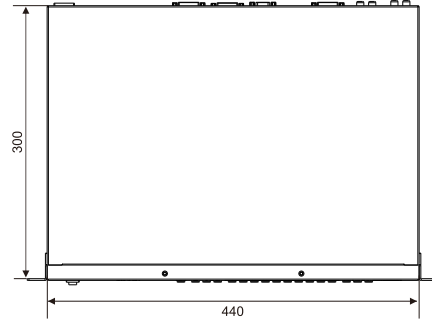

SHAPE SIZE

UNIT : MM

SPECE

INPUT

Interface	Quantity	Connector	Spec
DVI	2/4*	DVI-I	DVI1.0 , HDMI1.3 VESA Standard , PC to 1920×1200 , HD to 1080p
VGA	2/4*	DB15	R、 G、 B、 Hsync、 Vsync:0 to1Vpp±3DB (0.7V Video+0.3V Sync) 75 ohm black level : 300mV Sync-tip : 0V VESA Standard , PC to 1920×1200
VID	2/4*	BNC	PAL/NTSC/SECAM 1Vpp±3DB((0.7V Video+0.3V Sync) 75 ohm 480i,576i
3G-SDI*	4	BNC	SD-SDI , HD-SDI , 3G-SDI 1080p 60/50/30/25/24/25(PsF)/24(PsF) 720p 60/50/25/24 1080i 1035i 625/525 line

GENERAL

Weight	6.5kg
Dimensions	8.8cm(H)×44cm(W)×30cm(D)
Power supply	100VAC-240VAC 50/60hz
Power consumption	50W
Working temperature	0°C~45°C

* Expanding model