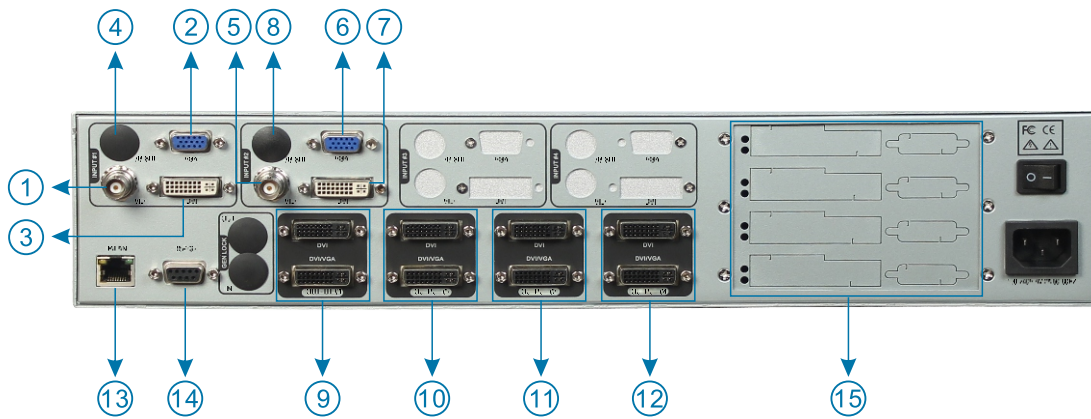

JSTRON • SPEED LEADER LVP8000

- 4*4 hybrid matrix
- 4 separate led video processor
- Frame Sync Splicing
- 4 Output channels
- Freeze and Black
- Support 4 sending card built-in
- Configurable input channels ,including DVI ,VGA,VID and 3G-SDI(optional)

FUNCTIONAL DESCRIPTION

- The hybrid matrix ,working as 4 separate LED video processors

- Video Wall Splicing

• Point to Point Application

PRODUCT GUIDELINE

Item number	Description
LVP8000	Basic(2 input channels)
LVP8000-21	Basic+Expanding 1*3G-SDI input
LVP8000-22	Basic+Expanding 2*3G-SDI input
LVP8000-4	Basic+2 input channels
LVP8000-41	Basic+2 input channels + Expanding 1*3G-SDI input
LVP8000-42	Basic+2 input channels + Expanding 2*3G-SDI input
LVP8000-43	Basic+2 input channels + Expanding 3*3G-SDI input
LVP8000-44	Basic+2 input channels + Expanding 4*3G-SDI input

SHAPE SIZE

UNIT : MM

SPECE

INPUT

Interface	Quantity	Connector	Spec
DVI	2/4*	DVI-I	DVI1.0 , HDMI1.3 VESA Standard , PC to 1920×1200 , HD to 1080p
VGA	2/4*	DB15	R、 G、 B、 Hsync、 Vsync:0 to1Vpp±3DB (0.7V Video+0.3V Sync) 75 ohm black level : 300mV Sync-tip : 0V VESA Standard , PC to 1920×1200
VID	2/4*	BNC	PAL/NTSC/SECAM 1Vpp±3DB((0.7V Video+0.3V Sync) 75 ohm 480i,576i
3G-SDI*	4	BNC	SD-SDI , HD-SDI , 3G-SDI 1080p 60/50/30/25/24/25(PsF)/24(PsF) 720p 60/50/25/24 1080i 1035i 625/525 line

GENERAL

Weight	6.5kg
Dimensions	8.8cm(H)×44cm(W)×30cm(D)
Power supply	100VAC-240VAC 50/60hz
Power consumption	50W
Working temperature	0°C~45°C

* Expanding model