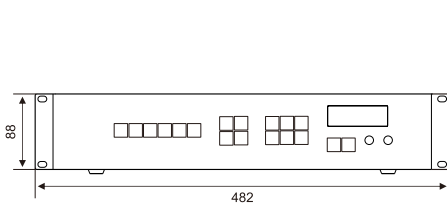

FUNCTIONAL DESCRIPTION

- The hybrid matrix ,working as 4 separate LED video processors

- Video Wall Splicing

• Point to Point Application

PRODUCT GUIDELINE

Item number	Description
LVP8000	Basic(2 input channels)
LVP8000-21	Basic+Expanding 1*3G-SDI input
LVP8000-22	Basic+Expanding 2*3G-SDI input
LVP8000-4	Basic+2 input channels
LVP8000-41	Basic+2 input channels + Expanding 1*3G-SDI input
LVP8000-42	Basic+2 input channels + Expanding 2*3G-SDI input
LVP8000-43	Basic+2 input channels + Expanding 3*3G-SDI input
LVP8000-44	Basic+2 input channels + Expanding 4*3G-SDI input

SHAPE SIZE

UNIT : MM

SPECE

INPUT

Interface	Quantity	Connector	Spec
DVI	2/4*	DVI-I	DVI1.0 , HDMI1.3 VESA Standard , PC to 1920×1200 , HD to 1080p
VGA	2/4*	DB15	R、 G、 B、 Hsync、 Vsync:0 to1Vpp±3DB (0.7V Video+0.3V Sync) 75 ohm black level : 300mV Sync-tip : 0V VESA Standard , PC to 1920×1200
VID	2/4*	BNC	PAL/NTSC/SECAM 1Vpp±3DB((0.7V Video+0.3V Sync) 75 ohm 480i,576i
3G-SDI*	4	BNC	SD-SDI , HD-SDI , 3G-SDI 1080p 60/50/30/25/24/25(PsF)/24(PsF) 720p 60/50/25/24 1080i 1035i 625/525 line

GENERAL

Weight	6.5kg
Dimensions	8.8cm(H)×44cm(W)×30cm(D)
Power supply	100VAC-240VAC 50/60hz
Power consumption	50W
Working temperature	0°C~45°C

* Expanding model